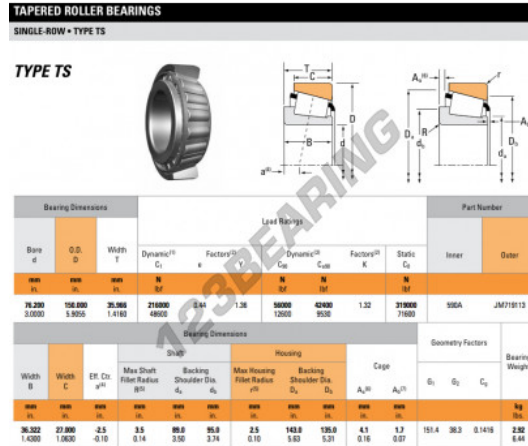

Tapered roller bearing

590A-JM719113-TIMKEN - 590A-JM719113-TIMKEN

https://www.123bearing.eu/bearing-housing/roller-bearing/tapered/590a-jm719113-timken

PRODUCT FEATURES

Brand	TIMKEN
N° Ean13	3663952321660
Inside diameter	76.2 mm
Inside diameter	3" inch
Outside diameter	150 mm
Outside diameter	5.906" inch
Thickness	35.966 mm
Thickness	1.416" inch
Packaging	1