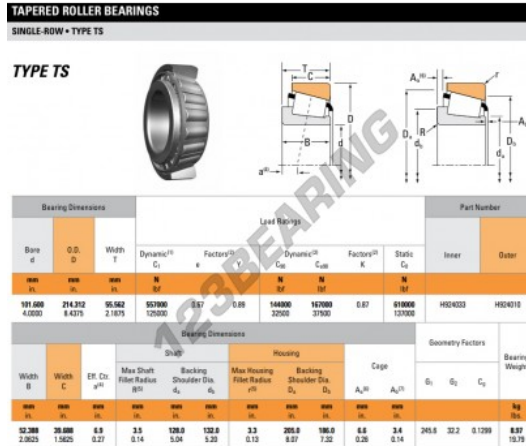

# Tapered roller bearing H924033-H924010-TIMKEN - H924033-H924010-TIMKEN

<https://www.123bearing.eu/bearing-housing/roller-bearing/tapered/h924033-h924010-timken>

## PRODUCT FEATURES

Brand	TIMKEN
N° Ean13	3663952324289
Inside diameter	101.6 mm
Outside diameter	214.312 mm
Thickness	55.562 mm
Weight	8970 g
Packaging	1

[contact@123bearing.eu](mailto:contact@123bearing.eu)