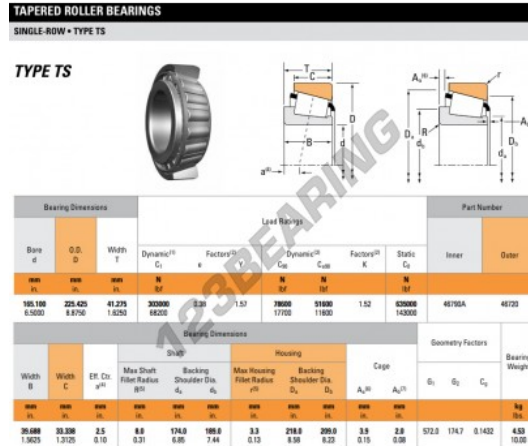

Tapered roller bearing 46790A-46720-TIMKEN - 46790A-46720-TIMKEN

<https://www.123bearing.eu/bearing-housing/roller-bearing/tapered/46790a-46720-timken>

PRODUCT FEATURES

Brand	TIMKEN
N° Ean13	3663952326214
Inside diameter	165.1 mm
Outside diameter	225.425 mm
Thickness	41.275 mm
Packaging	1