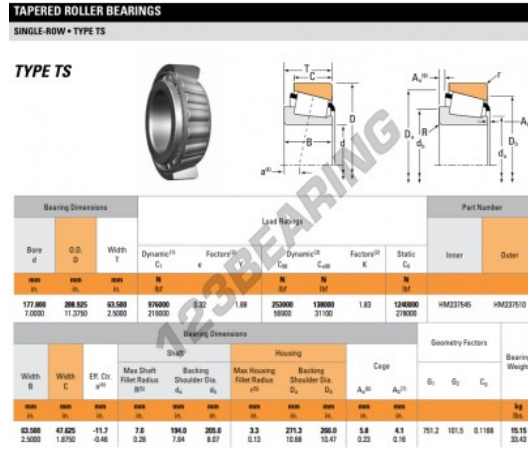

# Tapered roller bearing HM237545-HM237510-TIMKEN - HM237545-HM237510-TIMKEN

<https://www.123bearing.eu/bearing-housing/roller-bearing/tapered/hm237545-hm237510-timken>

## PRODUCT FEATURES

Brand	TIMKEN
N° Ean13	3663952326542
Inside diameter	177.8 mm
Outside diameter	288.925 mm
Thickness	63.5 mm
Weight	15150 g
Packaging	1

[contact@123bearing.eu](mailto:contact@123bearing.eu)