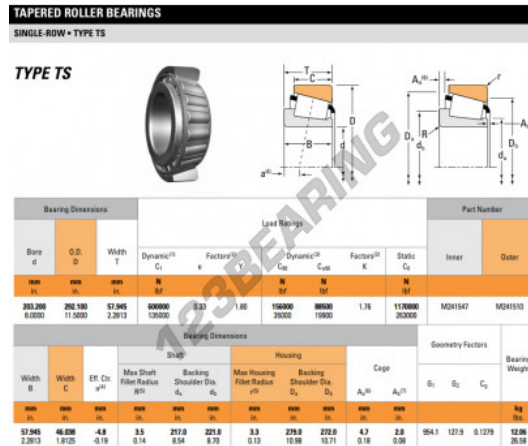

Tapered roller bearing M241547-M241510-TIMKEN - M241547-M241510-TIMKEN

<https://www.123bearing.eu/bearing-housing/roller-bearing/tapered/m241547-m241510-timken>

PRODUCT FEATURES

Brand	TIMKEN
N° Ean13	3663952327129
Inside diameter	203.2 mm
Outside diameter	292.1 mm
Thickness	57.945 mm
Packaging	1