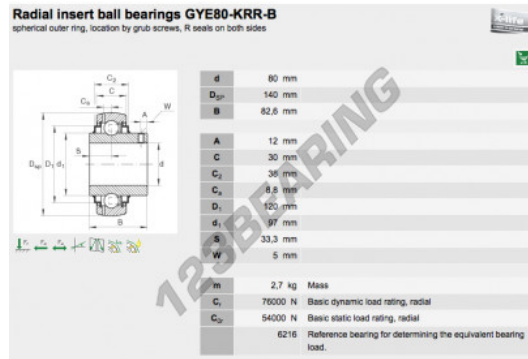

Housed bearing accessorie GYE80-KRR-B-INA - GYE80-KRR-B-INA

<https://www.123bearing.eu/bearing-housing/housed-bearing/accessories/gye80-krr-b-ina>

PRODUCT FEATURES

Brand	INA
N° Ean13	3663952333366
Inside diameter	80 mm
Outside diameter	140 mm
Thickness	82.6 mm
Packaging	1