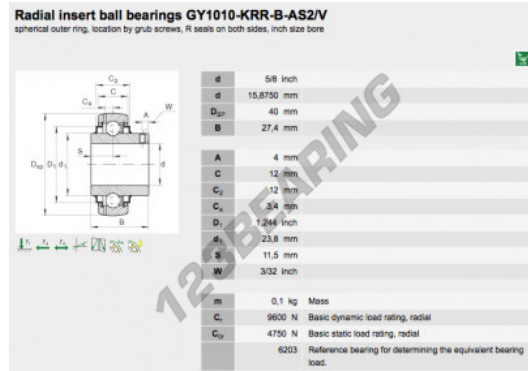

Housed bearing accessorie GY1010-KRR-B-AS2-V-INA - GY1010-KRR-B-AS2-V-INA

<https://www.123bearing.eu/bearing-housing/housed-bearing/accessories/gy1010-krr-b-as2-v-ina>

PRODUCT FEATURES

Brand	INA
N° Ean13	3663952333397
Inside diameter	15.875 mm
Outside diameter	40 mm
Thickness	27.4 mm
Packaging	1