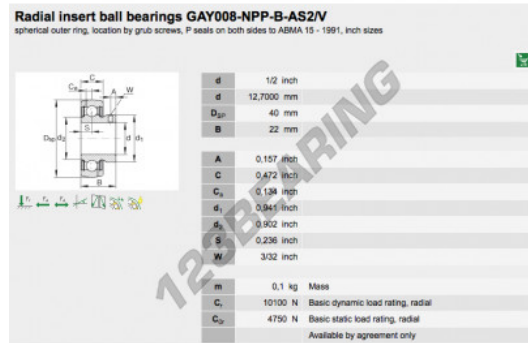

Housed bearing accessorie

GAY008-NPP-B-AS2-V-INA - GAY008-NPP-B-AS2-V-INA

https://www.123bearing.eu/bearing-housing/housed-bearing/accessories/gay008-npp-b-as2-v-ina

PRODUCT FEATURES

Brand	INA
N° Ean13	3663952333755
Inside diameter	12.7 mm
Outside diameter	40 mm
Thickness	22 mm
Packaging	1