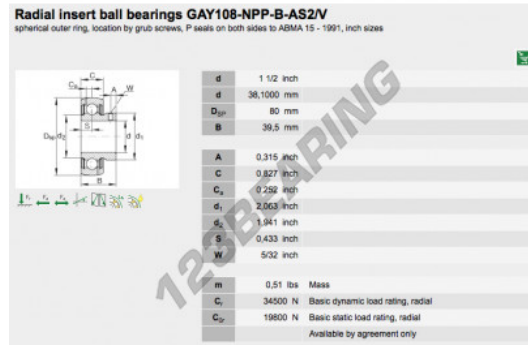

Housed bearing accessorie

GAY108-NPP-B-AS2-V-INA - GAY108-NPP-B-AS2-V-INA

https://www.123bearing.eu/bearing-housing/housed-bearing/accessories/gay108-npp-b-as2-v-ina

PRODUCT FEATURES

Brand	INA
N° Ean13	3663952333823
Inside diameter	38.1 mm
Outside diameter	80 mm
Thickness	39.5 mm
Packaging	1