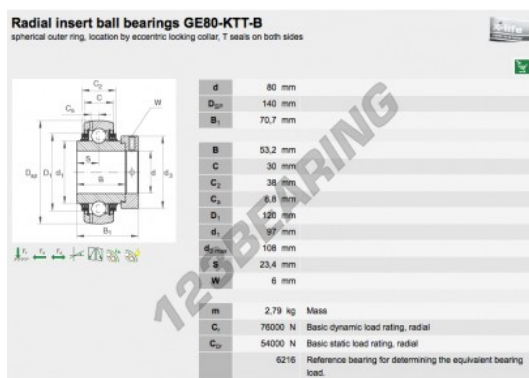

Housed bearing accessorie GE80-KTT-B-INA - GE80-KTT-B-INA

<https://www.123bearing.eu/bearing-housing/housed-bearing/accessories/ge80-ktt-b-ina>

PRODUCT FEATURES

Brand	INA
N° Ean13	3663952334080
Inside diameter	80 mm
Outside diameter	140 mm
Thickness	70.7 mm
Packaging	1