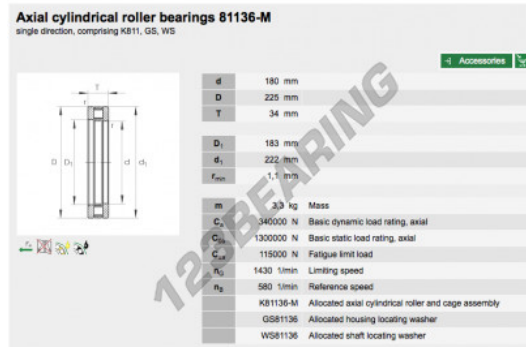

Thrust roller bearing 81136-M-INA - 81136-M-INA

<https://www.123bearing.eu/bearing-housing/roller-bearing/thrust/81136-m-ina>

PRODUCT FEATURES

Brand	INA
N° Ean13	3663952341309
Inside diameter	180 mm
Outside diameter	225 mm
Thickness	34 mm
Limiting speed	1420 rpm
Weight	3300 g
Dynamic load	340 kN
Static load	1300 kN
Packaging	1
Standard	No standard