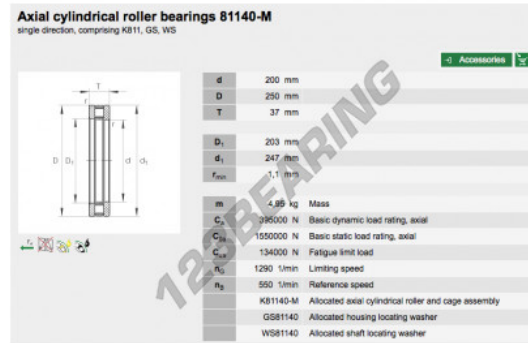

## Thrust roller bearing 81140-M-INA - 81140-M-INA

<https://www.123bearing.eu/bearing-housing/roller-bearing/thrust/81140-m-ina>

### PRODUCT FEATURES

Brand	INA
N° Ean13	3663952341323
Inside diameter	200 mm
Inside diameter	7.874" inch
Outside diameter	250 mm
Outside diameter	9.843" inch
Thickness	37 mm
Thickness	1.457" inch
Weight	4095 g
Packaging	1
Standard	No standard