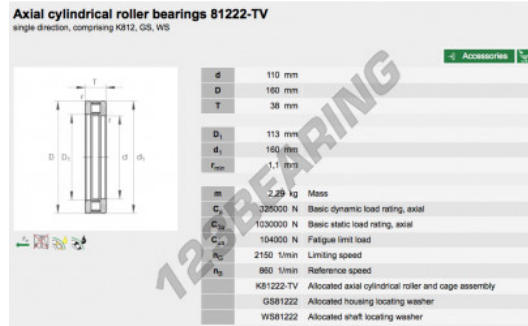

Thrust roller bearing 81222-TV-INA - 81222-TV-INA

<https://www.123bearing.eu/bearing-housing/roller-bearing/thrust/81222-tv-ina>

PRODUCT FEATURES

Brand	INA
N° Ean13	3663952341538
Inside diameter	110 mm
Inside diameter	4.331" inch
Outside diameter	160 mm
Outside diameter	6.299" inch
Thickness	38 mm
Thickness	1.496" inch
Packaging	1