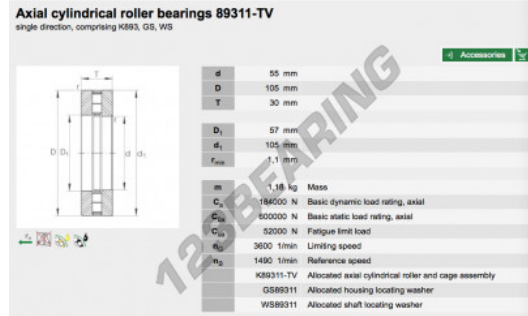

## Thrust roller bearing 89311-TV-INA - 89311-TV-INA

<https://www.123bearing.eu/bearing-housing/roller-bearing/thrust/89311-tv-ina>

### PRODUCT FEATURES

Brand	INA
N° Ean13	3663952341866
Inside diameter	55 mm
Outside diameter	105 mm
Thickness	30 mm
Weight	1107 g
Packaging	-
Standard	No standard

[contact@123bearing.eu](mailto:contact@123bearing.eu)