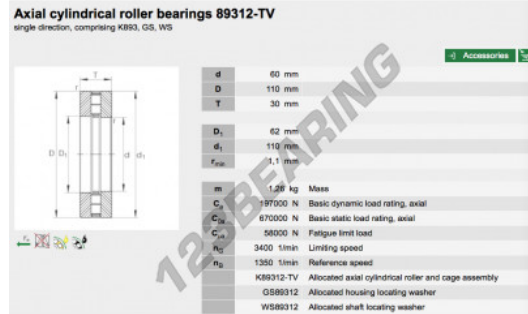

Thrust roller bearing 89312-TV-INA - 89312-TV-INA

<https://www.123bearing.eu/bearing-housing/roller-bearing/thrust/89312-tv-ina>

PRODUCT FEATURES

Brand	INA
N° Ean13	3616060457189
Inside diameter	60 mm
Outside diameter	110 mm
Thickness	30 mm
Weight	1290 g
Packaging	-