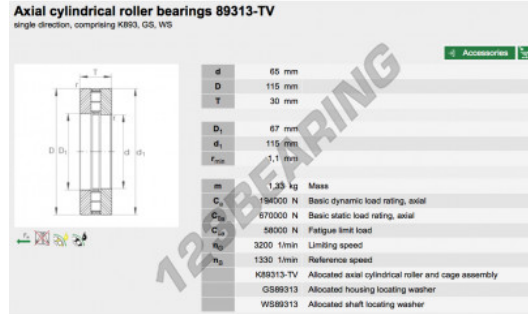

Thrust roller bearing 89313-TV-INA - 89313-TV-INA

<https://www.123bearing.eu/bearing-housing/roller-bearing/thrust/89313-tv-ina>

PRODUCT FEATURES

Brand	INA
N° Ean13	3663952341880
Inside diameter	65 mm
Outside diameter	115 mm
Thickness	30 mm
Weight	1330 g
Packaging	1