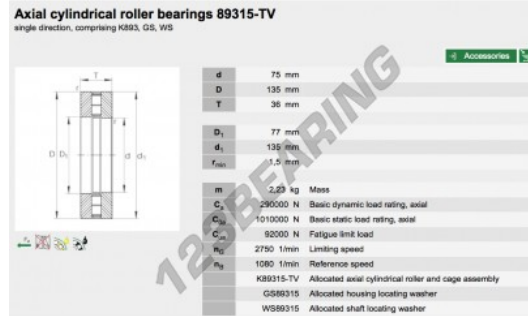

Thrust roller bearing 89315-TV-INA - 89315-TV-INA

<https://www.123bearing.eu/bearing-housing/roller-bearing/thrust/89315-tv-ina>

PRODUCT FEATURES

Brand	INA
N° Ean13	3616060457196
Inside diameter	75 mm
Outside diameter	135 mm
Thickness	36 mm
Weight	2230 g
Packaging	1