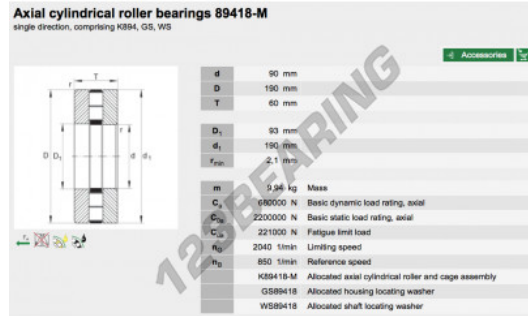

Thrust roller bearing 89418-M-INA - 89418-M-INA

<https://www.123bearing.eu/bearing-housing/roller-bearing/thrust/89418-m-ina>

PRODUCT FEATURES

Brand	INA
N° Ean13	3663952342054
Inside diameter	90 mm
Inside diameter	3.543" inch
Outside diameter	190 mm
Outside diameter	7.48" inch
Thickness	60 mm
Thickness	2.362" inch
Weight	9094 g
Packaging	1
Standard	No standard