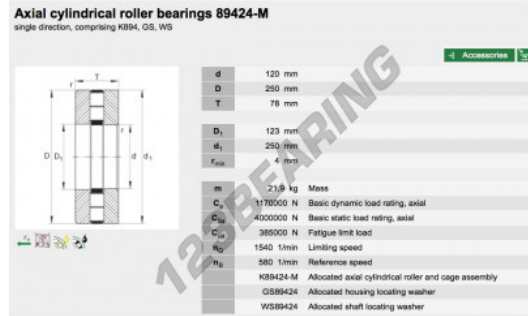

Thrust roller bearing 89424-M-INA - 89424-M-INA

<https://www.123bearing.eu/bearing-housing/roller-bearing/thrust/89424-m-ina>

PRODUCT FEATURES

Brand	INA
N° Ean13	3663952342085
Inside diameter	120 mm
Outside diameter	250 mm
Thickness	78 mm
Packaging	1