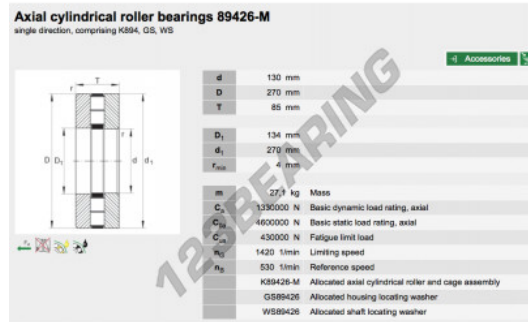

## Thrust roller bearing 89426-M-INA - 89426-M-INA

<https://www.123bearing.eu/bearing-housing/roller-bearing/thrust/89426-m-ina>

### PRODUCT FEATURES

Brand	INA
N° Ean13	3663952342092
Inside diameter	130 mm
Outside diameter	270 mm
Thickness	85 mm
Packaging	1

[contact@123bearing.eu](mailto:contact@123bearing.eu)

+33 359 36 04 90

CRT4 de Lesquin 60 Rue Du Haut De Sainghin 59273 Fretin FRANCE