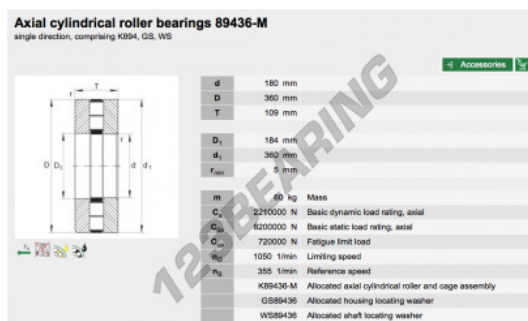

## Thrust roller bearing 89436-M-INA - 89436-M-INA

<https://www.123bearing.eu/bearing-housing/roller-bearing/thrust/89436-m-ina>

### PRODUCT FEATURES

Brand	INA
N° Ean13	3663952342146
Inside diameter	180 mm
Outside diameter	360 mm
Thickness	109 mm
Weight	60000 g
Packaging	1

[contact@123bearing.eu](mailto:contact@123bearing.eu)

+33 359 36 04 90