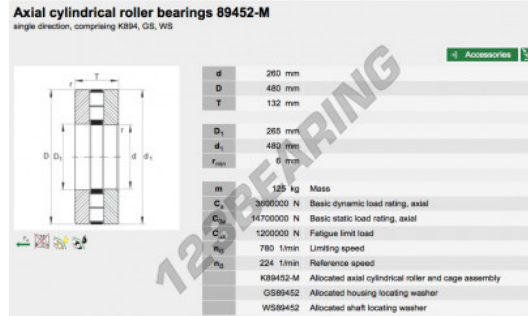

Thrust roller bearing 89452-M-INA - 89452-M-INA

<https://www.123bearing.eu/bearing-housing/roller-bearing/thrust/89452-m-ina>

PRODUCT FEATURES

Brand	INA
N° Ean13	3663952342207
Inside diameter	260 mm
Outside diameter	480 mm
Thickness	132 mm
Packaging	1