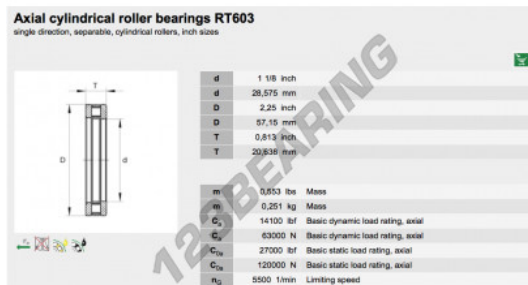

## Thrust roller bearing RT603-INA - RT603-INA

<https://www.123bearing.eu/bearing-housing/roller-bearing/thrust/rt603-ina>

### PRODUCT FEATURES

Brand	INA
N° Ean13	3663952342429
Inside diameter	28.575 mm
Outside diameter	57.15 mm
Thickness	20.638 mm
Packaging	1

[contact@123bearing.eu](mailto:contact@123bearing.eu)

+33 359 36 04 90