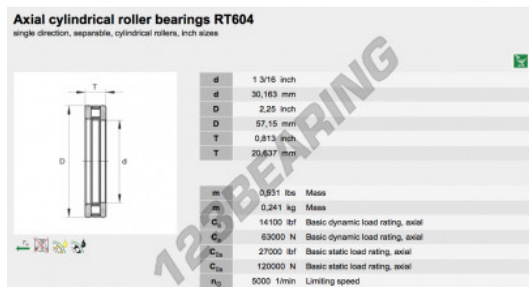

Thrust roller bearing RT604-INA - RT604-INA

<https://www.123bearing.eu/bearing-housing/roller-bearing/thrust/rt604-ina>

PRODUCT FEATURES

Brand	INA
N° Ean13	3663952342436
Inside diameter	30.163 mm
Inside diameter	1 3/16" inch
Outside diameter	57.15 mm
Outside diameter	2 1/4" inch
Thickness	20.637 mm
Thickness	13/16" inch
Weight	241 g
Packaging	-
Standard	No standard