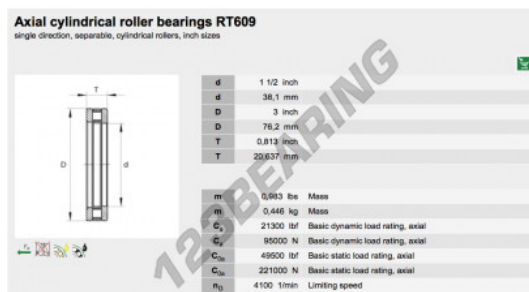

## Thrust roller bearing RT609-INA - RT609-INA

<https://www.123bearing.eu/bearing-housing/roller-bearing/thrust/rt609-ina>

### PRODUCT FEATURES

Brand	INA
N° Ean13	3663952342481
Inside diameter	38.1 mm
Outside diameter	76.2 mm
Thickness	20.637 mm
Packaging	1

[contact@123bearing.eu](mailto:contact@123bearing.eu)

+33 359 36 04 90