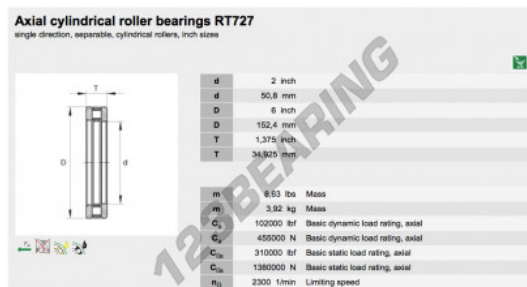

Thrust roller bearing RT727-INA - RT727-INA

<https://www.123bearing.eu/bearing-housing/roller-bearing/thrust/rt727-ina>

PRODUCT FEATURES

Brand	INA
N° Ean13	3663952342672
Inside diameter	50.8 mm
Outside diameter	152.4 mm
Thickness	34.925 mm
Packaging	1