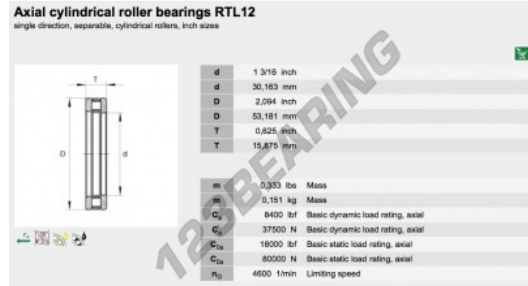

Thrust roller bearing RTL12-INA - RTL12-INA

<https://www.123bearing.eu/bearing-housing/roller-bearing/thrust/rtl12-ina>

PRODUCT FEATURES

Brand	INA
N° Ean13	3663952342795
Inside diameter	30.163 mm
Outside diameter	53.181 mm
Thickness	15.875 mm
Packaging	1