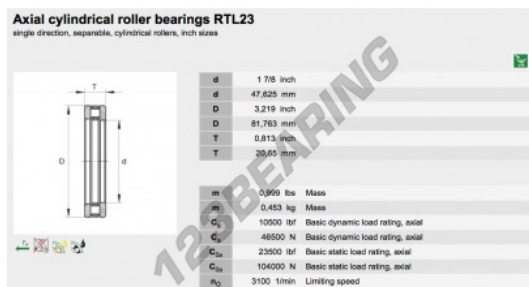

Thrust roller bearing RTL23-INA - RTL23-INA

<https://www.123bearing.eu/bearing-housing/roller-bearing/thrust/rtl23-ina>

PRODUCT FEATURES

| | |
|------------------|---------------|
| Brand | INA |
| N° Ean13 | 3663952342900 |
| Inside diameter | 47.625 mm |
| Inside diameter | 1 7/8" inch |
| Outside diameter | 81.763 mm |
| Outside diameter | 3 7/32" inch |
| Thickness | 20.65 mm |
| Thickness | 0.813" inch |
| Packaging | 1 |