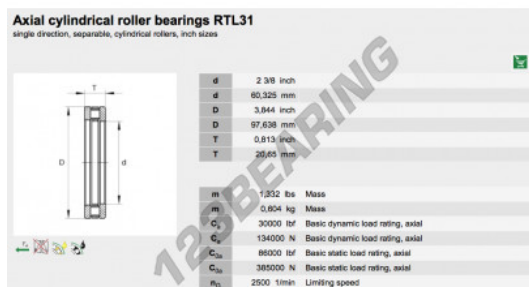

## Thrust roller bearing RTL31-INA - RTL31-INA

<https://www.123bearing.eu/bearing-housing/roller-bearing/thrust/rtl31-ina>

### PRODUCT FEATURES

Brand	INA
N° Ean13	3663952342962
Inside diameter	60.325 mm
Inside diameter	2 3/8" inch
Outside diameter	97.638 mm
Outside diameter	3.844" inch
Thickness	20.65 mm
Thickness	0.813" inch
Packaging	1