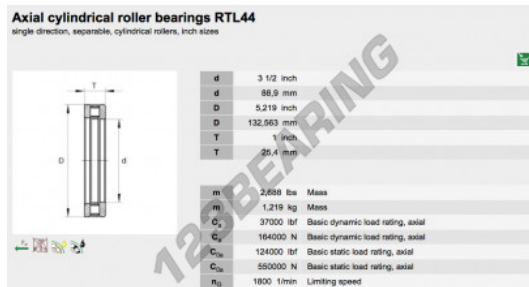

Thrust roller bearing RTL44-INA - RTL44-INA

<https://www.123bearing.eu/bearing-housing/roller-bearing/thrust/rtl44-ina>

PRODUCT FEATURES

Brand	INA
N° Ean13	3663952343020
Inside diameter	88.9 mm
Outside diameter	132.563 mm
Thickness	25.4 mm
Packaging	1