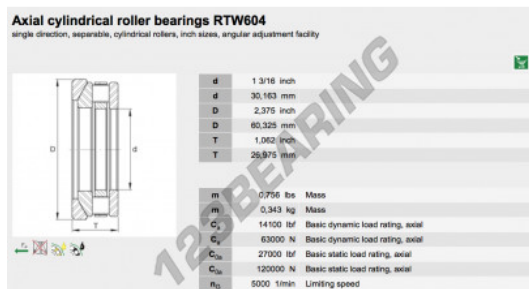

Thrust roller bearing RTW604-INA - RTW604-INA

<https://www.123bearing.eu/bearing-housing/roller-bearing/thrust/rtw604-ina>

PRODUCT FEATURES

Brand	INA
N° Ean13	3663952343075
Inside diameter	30.163 mm
Inside diameter	1 3/16" inch
Outside diameter	60.325 mm
Outside diameter	2 3/8" inch
Thickness	26.975 mm
Thickness	1.062" inch
Packaging	1