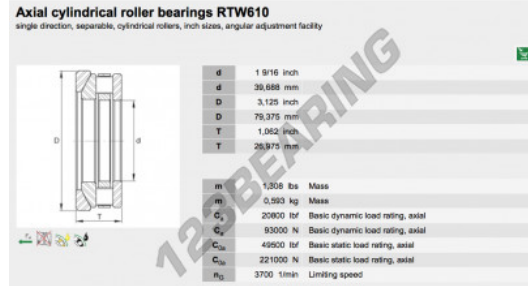

Thrust roller bearing RTW610-INA - RTW610-INA

<https://www.123bearing.eu/bearing-housing/roller-bearing/thrust/rtw610-ina>

PRODUCT FEATURES

Brand	INA
N° Ean13	3663952343112
Inside diameter	39.688 mm
Inside diameter	1 9/16" inch
Outside diameter	79.375 mm
Outside diameter	3 1/8" inch
Thickness	26.975 mm
Thickness	1.062" inch
Packaging	1