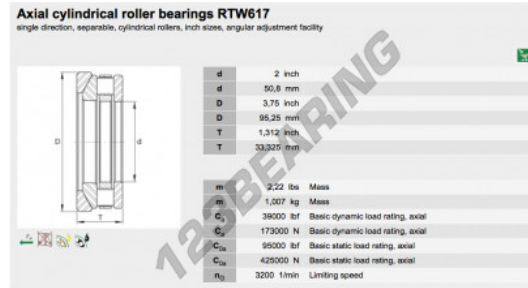

Thrust roller bearing RTW617-INA - RTW617-INA

<https://www.123bearing.eu/bearing-housing/roller-bearing/thrust/rtw617-ina>

PRODUCT FEATURES

Brand	INA
N° Ean13	3663952343167
Inside diameter	50.8 mm
Inside diameter	2" inch
Outside diameter	95.25 mm
Outside diameter	3 3/4" inch
Thickness	33.325 mm
Thickness	1.312" inch
Packaging	1