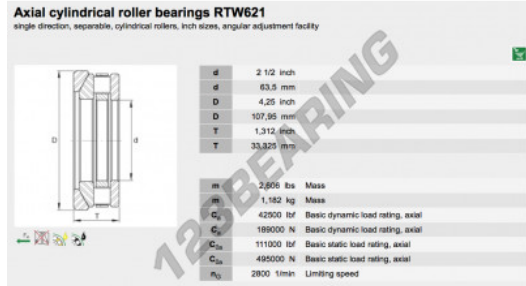

Thrust roller bearing RTW621-INA - RTW621-INA

<https://www.123bearing.eu/bearing-housing/roller-bearing/thrust/rtw621-ina>

PRODUCT FEATURES

| | |
|------------------|---------------|
| Brand | INA |
| N° Ean13 | 3663952343181 |
| Inside diameter | 63.5 mm |
| Outside diameter | 107.95 mm |
| Thickness | 33.325 mm |
| Packaging | 1 |