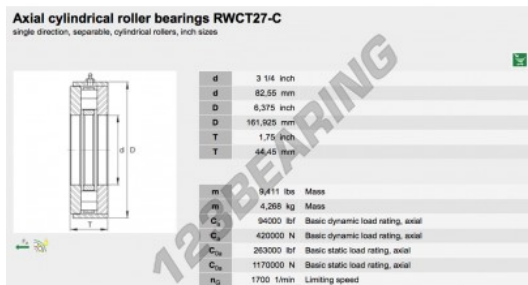

## Thrust roller bearing RWCT27-C-INA - RWCT27-C-INA

<https://www.123bearing.eu/bearing-housing/roller-bearing/thrust/rwct27-c-ina>

### PRODUCT FEATURES

Brand	INA
N° Ean13	3663952343259
Inside diameter	82.55 mm
Outside diameter	161.925 mm
Thickness	44.45 mm
Packaging	1

[contact@123bearing.eu](mailto:contact@123bearing.eu)

+33 359 36 04 90