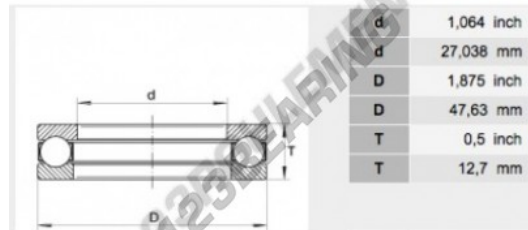

## Thrust ball bearing 10XS18 - 10XS18

<https://www.123bearing.eu/bearing-housing/deep-groove-bearing/thrust/10xs18>

### PRODUCT FEATURES

Brand	GEN
Inside diameter	27.04 mm
Outside diameter	47.63 mm
Thickness	12.7 mm
Weight	94 g
Packaging	1
Standard	No standard

[contact@123bearing.eu](mailto:contact@123bearing.eu)

+33 359 36 04 90