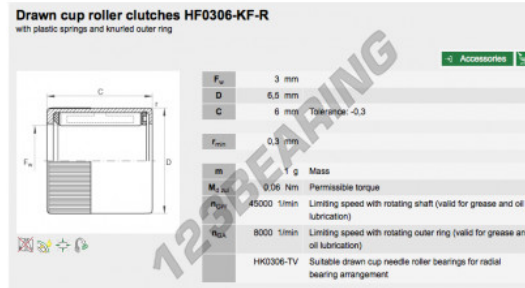

Drawn cup roller clutches HF0306-KF-R-INA - HF0306-KF-R-INA

<https://www.123bearing.eu/bearing-housing/needle-roller-bearing/drawn-cup-roller-clutch/hf0306-kf-r-ina>

PRODUCT FEATURES

Brand	INA
N° Ean13	3663952345376
Inside diameter	3 mm
Outside diameter	6.5 mm
Thickness	6 mm
Packaging	1