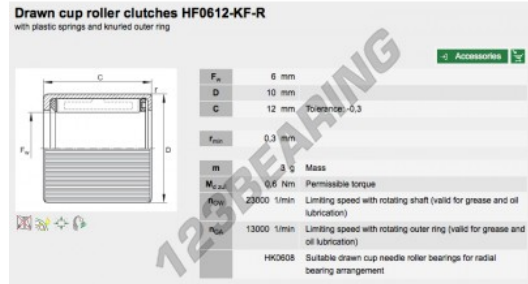

Drawn cup roller clutches HF0612-KF-R-INA - HF0612-KF-R-INA

<https://www.123bearing.eu/bearing-housing/needle-roller-bearing/drawn-cup-roller-clutch/hf0612-kf-r-ina>

PRODUCT FEATURES

Brand	INA
N° Ean13	3663952345390
Inside diameter	6 mm
Outside diameter	10 mm
Thickness	12 mm
Packaging	1