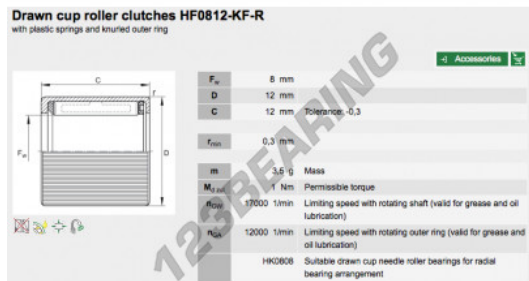

Drawn cup roller clutches HF0812-KF-R-INA - HF0812-KF-R-INA

<https://www.123bearing.eu/bearing-housing/needle-roller-bearing/drawn-cup-roller-clutch/hf0812-kf-r-ina>

PRODUCT FEATURES

Brand	INA
N° Ean13	3663952345406
Inside diameter	8 mm
Outside diameter	12 mm
Thickness	12 mm
Packaging	1