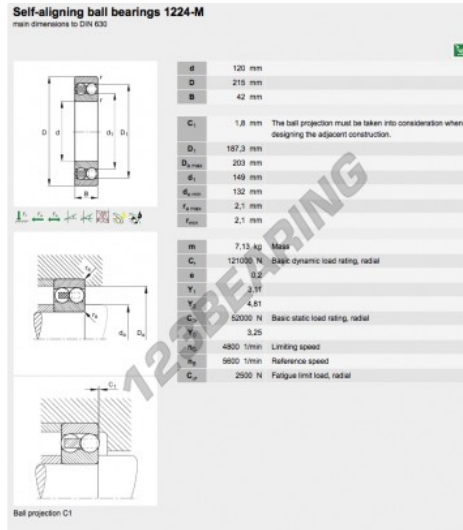

Self aligning ball bearing 1224-M-FAG - 1224-M-FAG

<https://www.123bearing.eu/bearing-housing/deep-groove-bearing/sefl-aligning/1224-m-fag>

PRODUCT FEATURES

| | |
|------------------|---------------|
| Brand | FAG |
| N° Ean13 | 4012801184236 |
| Inside diameter | 120 mm |
| Outside diameter | 215 mm |
| Thickness | 42 mm |
| Weight | 6880 g |
| Packaging | 1 |
| Standard | No standard |