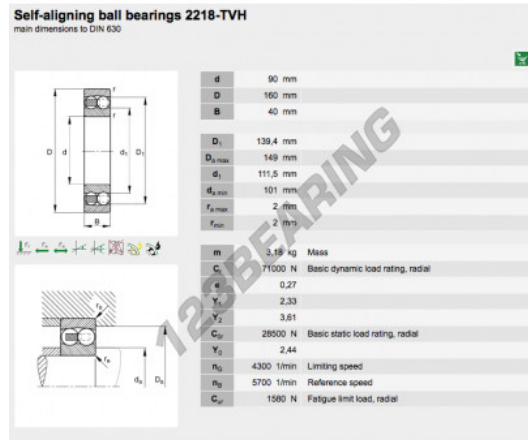

Self aligning ball bearing 2218-TVH-FAG - 2218-TVH-FAG

<https://www.123bearing.eu/bearing-housing/deep-groove-bearing/sefl-aligning/2218-tvh-fag>

PRODUCT FEATURES

Brand	FAG
N° Ean13	3663952346878
Inside diameter	90 mm
Outside diameter	160 mm
Thickness	40 mm
Packaging	1