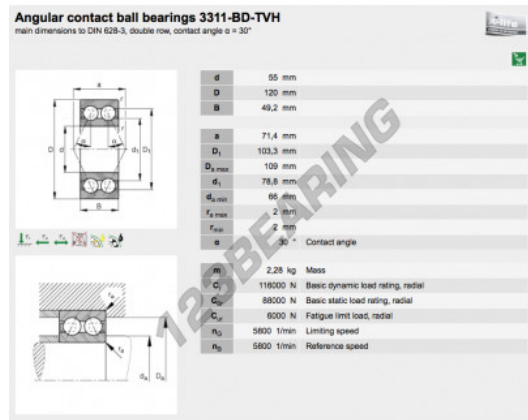

Deep groove ball bearing single row 3311-BD-TVH-FAG - 3311-BD-TVH-FAG

<https://www.123bearing.eu/bearing-housing/deep-groove-bearing/single-row/3311-bd-tvh-fag>

PRODUCT FEATURES

Brand	FAG
N° Ean13	4012802394894
Inside diameter	55 mm
Outside diameter	120 mm
Thickness	49.2 mm
Weight	2230 g
Packaging	-