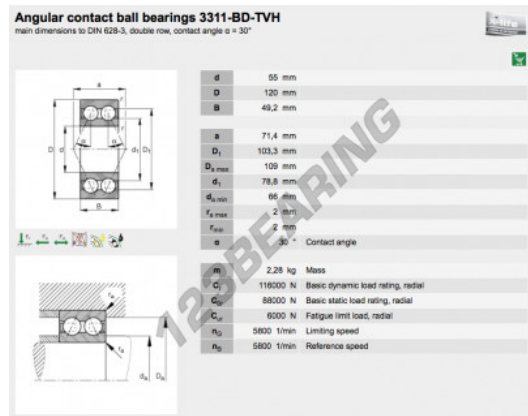

Deep groove ball bearing single row 3311-BD-TVH-FAG - 3311-BD-TVH-FAG

<https://www.123bearing.eu/bearing-housing/deep-groove-bearing/single-row/3311-bd-tvh-fag>

PRODUCT FEATURES

Brand	FAG
N° Ean13	4012802394894
Inside diameter	55 mm
Outside diameter	120 mm
Thickness	49.2 mm
Weight	2230 g
Packaging	1