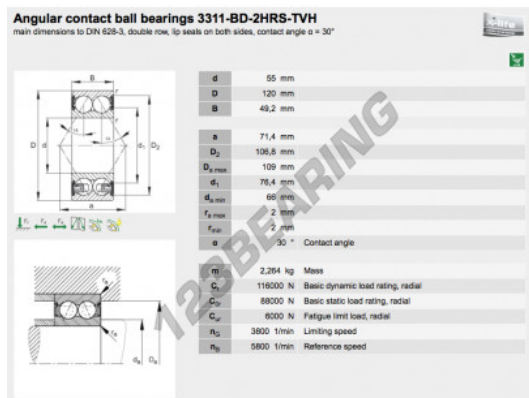

Deep groove ball bearing single row 3311-BD-2HRS-TVH-FAG - 3311-BD-2HRS-TVH-FAG

<https://www.123bearing.eu/bearing-housing/deep-groove-bearing/single-row/3311-bd-2hrs-tvh-fag>

PRODUCT FEATURES

Brand	FAG
N° Ean13	3663952349282
Inside diameter	55 mm
Outside diameter	120 mm
Thickness	49.2 mm
Packaging	1