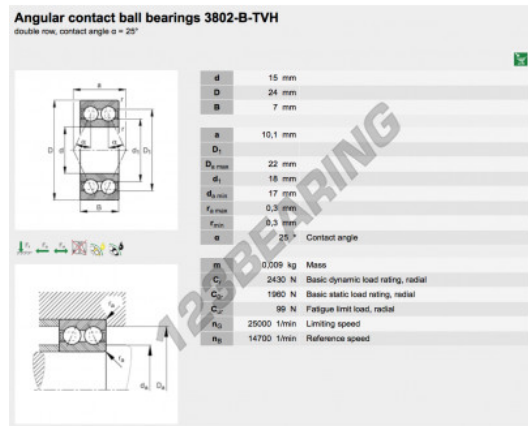

## Deep groove ball bearing single row 3802-B-TVH-FAG - 3802-B-TVH-FAG

<https://www.123bearing.eu/bearing-housing/deep-groove-bearing/single-row/3802-b-tvh-fag>

### PRODUCT FEATURES

Brand	FAG
N° Ean13	3663952349596
Inside diameter	15 mm
Inside diameter	0.591" inch
Outside diameter	24 mm
Outside diameter	0.945" inch
Thickness	7 mm
Thickness	0.276" inch
Packaging	1