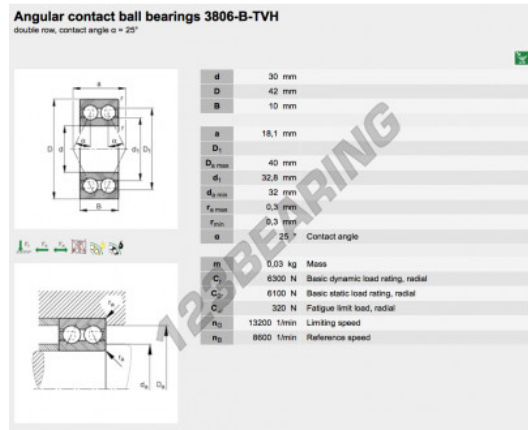

## Deep groove ball bearing single row 3806-B-TVH-FAG - 3806-B-TVH-FAG

<https://www.123bearing.eu/bearing-housing/deep-groove-bearing/single-row/3806-b-tvh-fag>

### PRODUCT FEATURES

Brand	FAG
N° Ean13	3663952349633
Inside diameter	30 mm
Outside diameter	42 mm
Thickness	10 mm
Packaging	1

[contact@123bearing.eu](mailto:contact@123bearing.eu)

+33 359 36 04 90

CRT4 de Lesquin 60 Rue Du Haut De Sainghin 59273 Fretin FRANCE