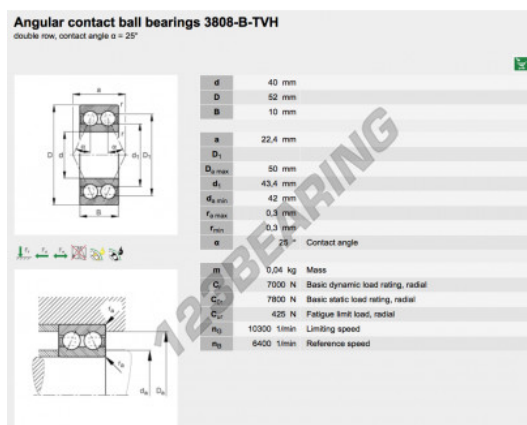

Deep groove ball bearing single row 3808-B-TVH-FAG - 3808-B-TVH-FAG

<https://www.123bearing.eu/bearing-housing/deep-groove-bearing/single-row/3808-b-tvh-fag>

PRODUCT FEATURES

Brand	FAG
N° Ean13	3663952349657
Inside diameter	40 mm
Outside diameter	52 mm
Thickness	10 mm
Packaging	1