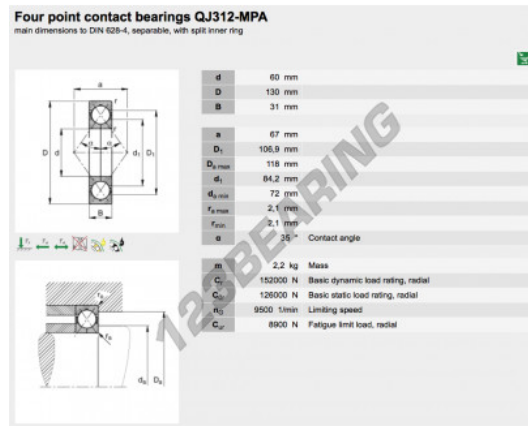

Deep groove ball bearing single row QJ312-MPA-FAG - QJ312-MPA-FAG

<https://www.123bearing.eu/bearing-housing/deep-groove-bearing/single-row/qj312-mpa-fag>

PRODUCT FEATURES

Brand	FAG
N° Ean13	3663952350073
Inside diameter	60 mm
Outside diameter	130 mm
Thickness	31 mm
Weight	2137 g
Packaging	1