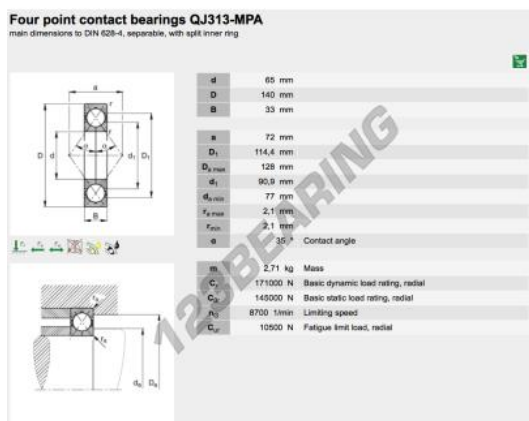

Deep groove ball bearing single row QJ313-XL-MPA-FAG - QJ313-MPA-FAG

<https://www.123bearing.eu/bearing-housing/deep-groove-bearing/single-row/qj313-mpa-fag>

PRODUCT FEATURES

Brand	FAG
N° Ean13	4012801237864
Inside diameter	65 mm
Outside diameter	140 mm
Thickness	33 mm
Limiting speed	9600 rpm
Weight	2590 g
Dynamic load	171 kN
Static load	145 kN
Packaging	1