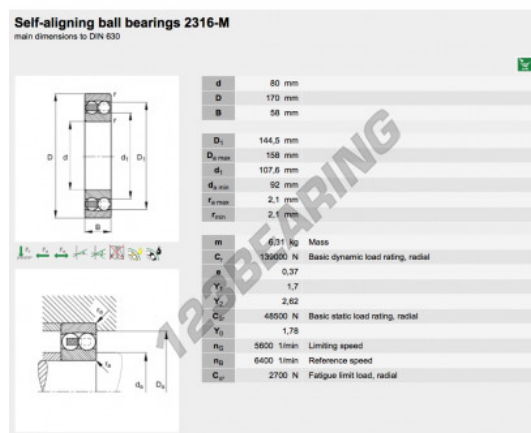

Self aligning ball bearing 2316-M-FAG - 2316-M-FAG

<https://www.123bearing.eu/bearing-housing/deep-groove-bearing/sefl-aligning/2316-m-fag>

PRODUCT FEATURES

Brand	FAG
N° Ean13	3663952350271
Inside diameter	80 mm
Outside diameter	170 mm
Thickness	58 mm
Packaging	1