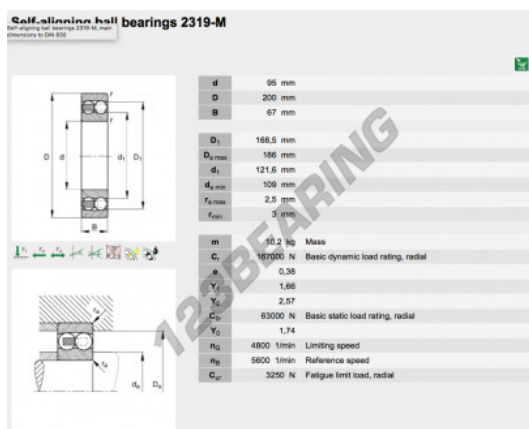

## Self aligning ball bearing 2319-M-FAG - 2319-M-FAG

<https://www.123bearing.eu/bearing-housing/deep-groove-bearing/sefl-aligning/2319-m-fag>

### PRODUCT FEATURES

Brand	FAG
N° Ean13	3663952350318
Inside diameter	95 mm
Inside diameter	3.74" inch
Outside diameter	200 mm
Outside diameter	7.874" inch
Thickness	67 mm
Thickness	2.638" inch
Packaging	1